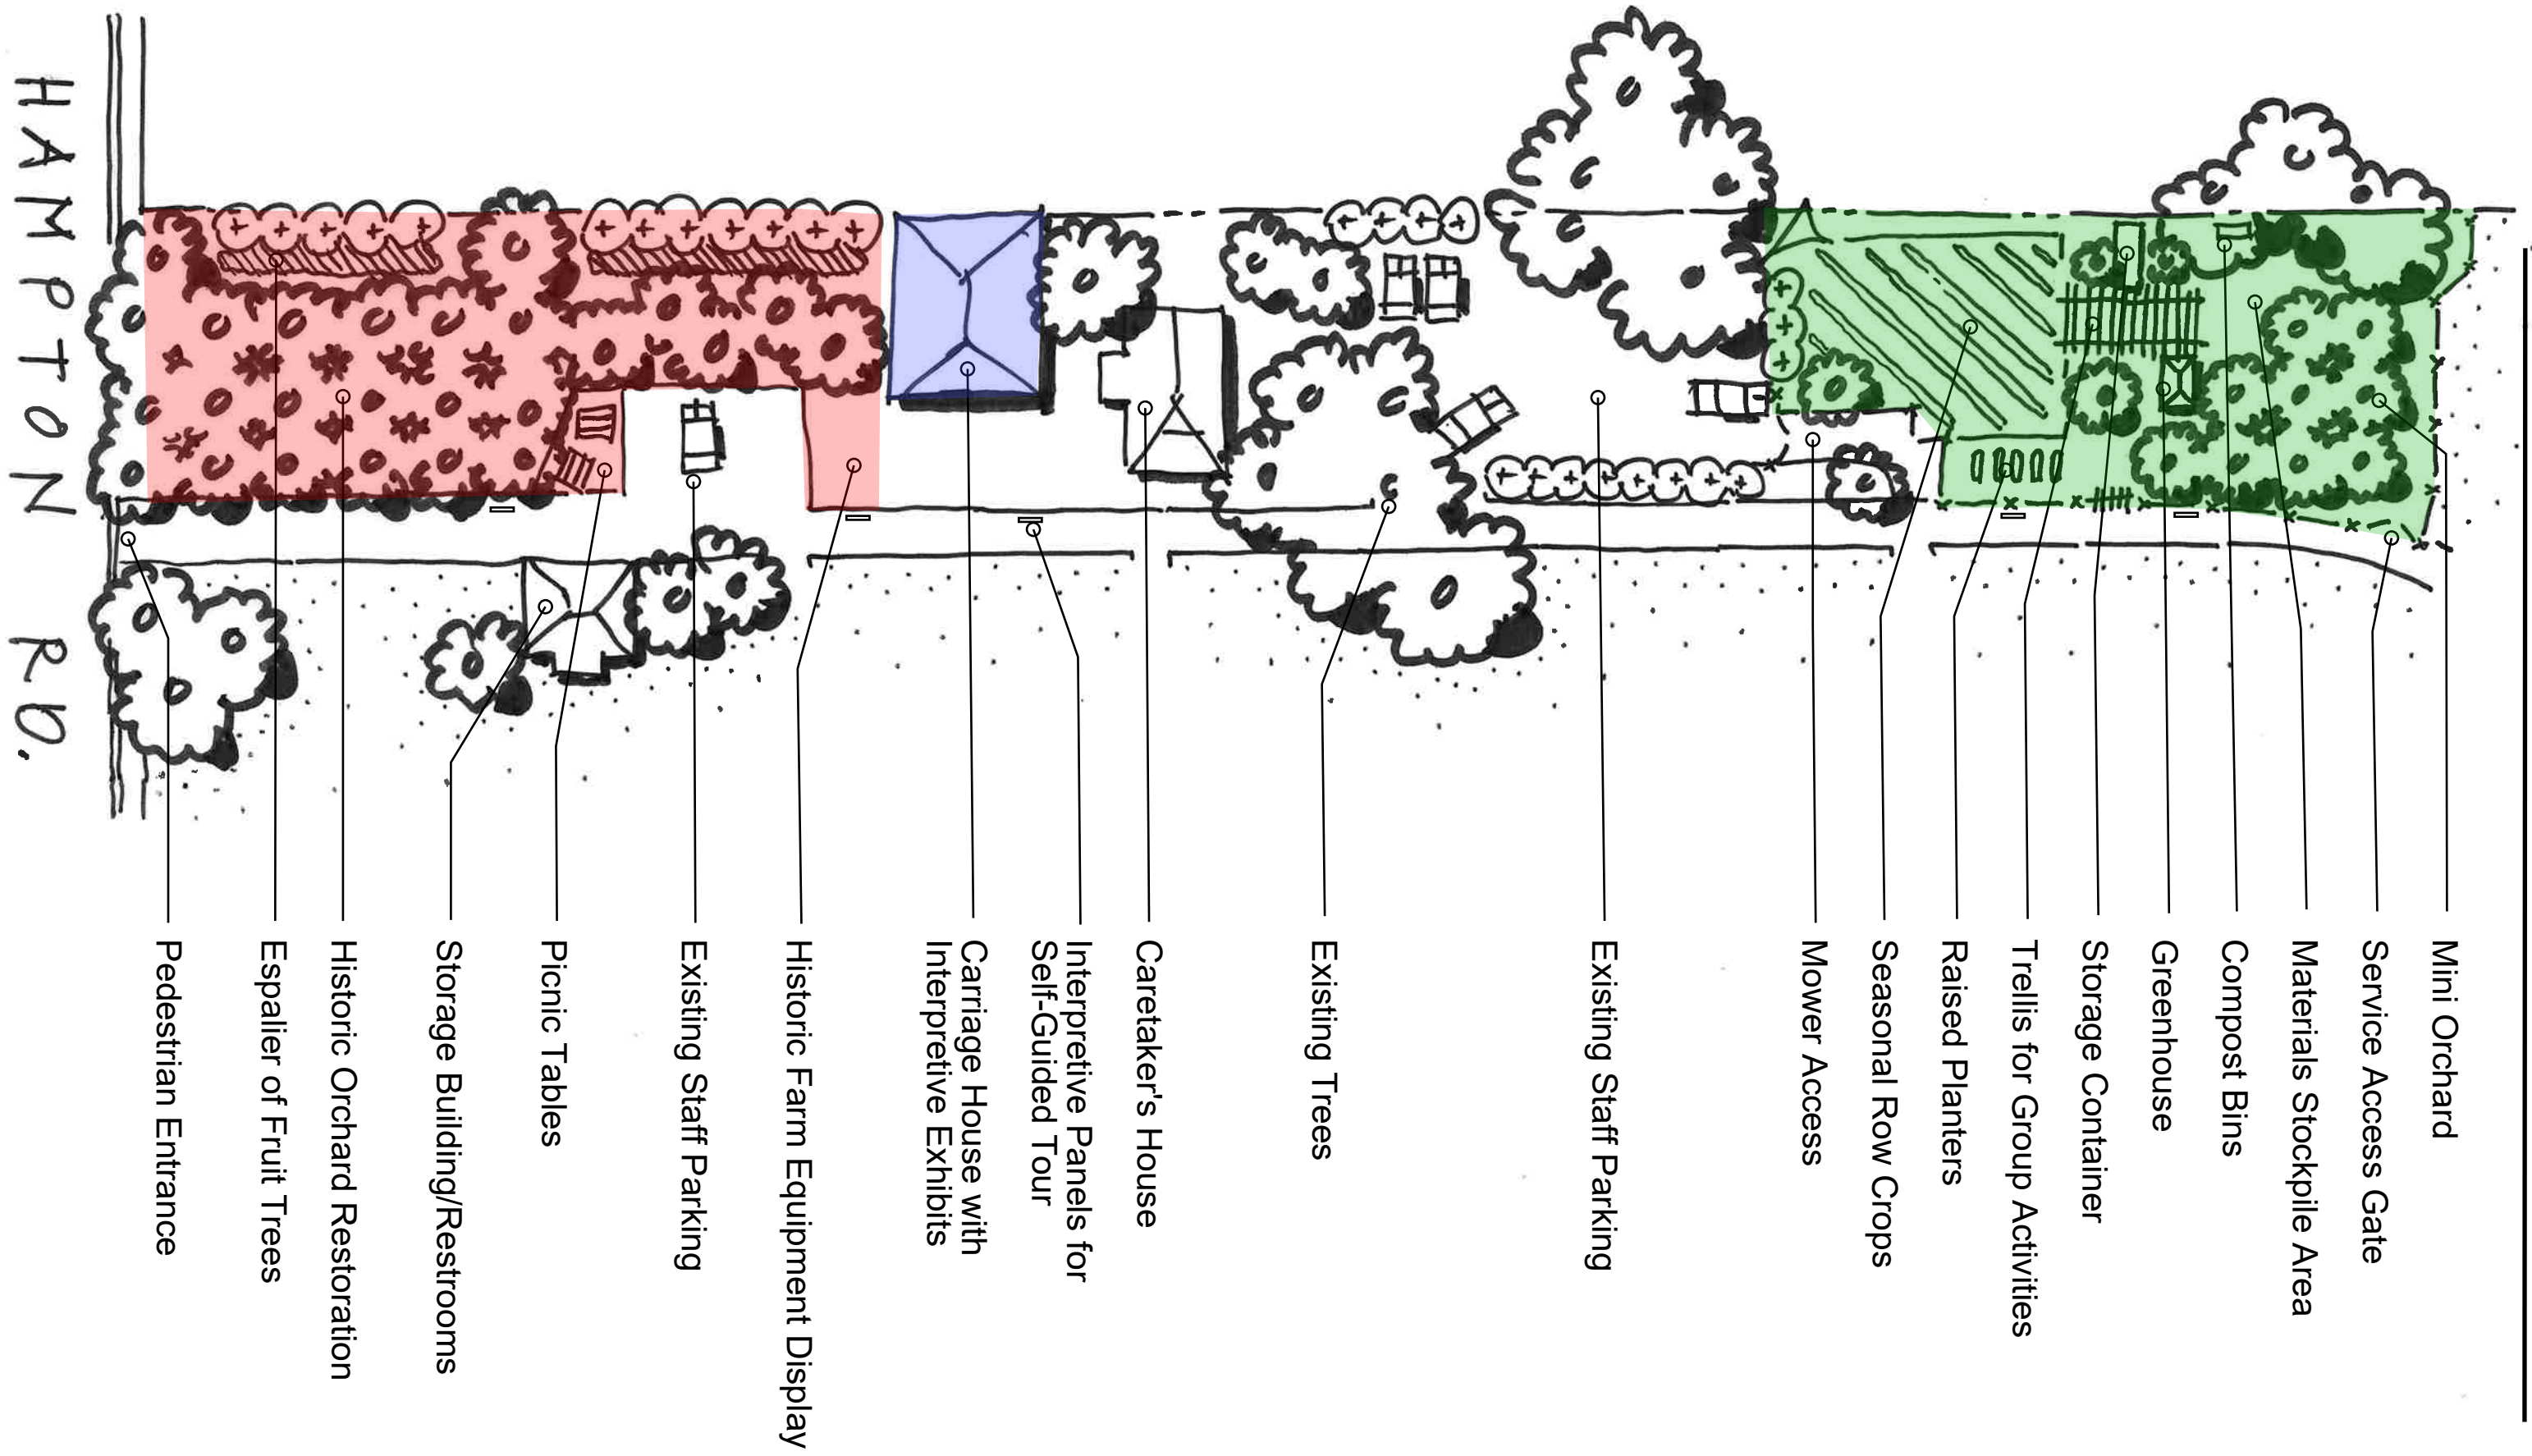

ALAMEDA COUNTY AGRICULTURAL HISTORY CENTER

Mini Orchard

Service Access Gate

Materials Stockpile Area

Compost Bins

Greenhouse

Storage Container

Trellis for Group Activities

Raised Planters

Seasonal Row Crops

Mower Access

Existing Staff Parking

Existing Trees

Caretaker's House

Interpretive Panels for Self-Guided Tour

Carriage House with Interpretive Exhibits

Historic Farm Equipment Display

Existing Staff Parking

Picnic Tables

Storage Building/Restrooms

Historic Orchard Restoration

Espalier of Fruit Trees

Pedestrian Entrance

HAMP TON R.D.